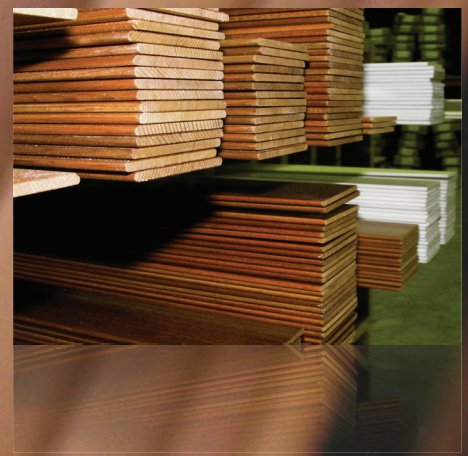

deluxwood
Premium Timber Products

Deluxwood Pty Ltd is one of the largest wholesale manufacturers and worldwide distributors of quality wood based interior products.

“Our mission is simple, to provide a great range of premium quality, inexpensive wholesale window and floor coverings”

Deluxwood uses quality based wood products from around the globe. All Timber is sourced from environmentally responsible plantation grown timber.

Basswood (Linden tree) has a great hardwood finish with a pale tone and low grain factor making it a well suit material for painting and staining.

Canadian Western Red Cedar, is a soft red - brown timber valued for its distinct appearance, aroma, and its high natural resistance to decay.

Australian Spotted Gum and Black Butt richly coloured and beautifully grained, hard and durable timber, highly resistant to decay; makes it a great, for solid flooring and outdoor furniture.

For a full range of Deluxwood products please contact us for more information.