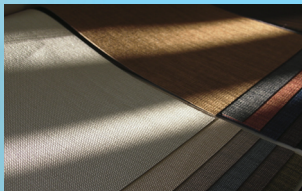

ROLLER BLINDS (CHAINS OP)

- Chain operated
- Easy install
- Versatile
- Quality Fabric